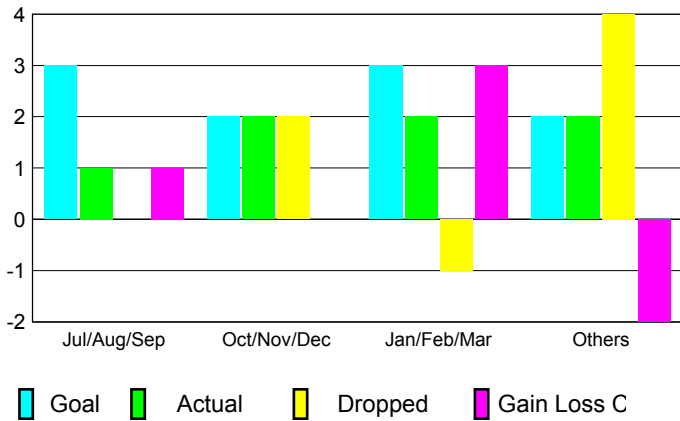

2012-2013 GMT Reports for District (or Undistricted) **District 322 B1**

GMT: **SANGEETA JATIA**

Location: **INDIA**

GMT CA: **6**

CLUBS

Month	New Club Goal	Actual New Clubs	Actual Dropped Clubs	Gain/Loss of Clubs
2012-2013				
Jul/Aug/Sep	3	1	0	1
Oct/Nov/Dec	2	2	2	0
Jan/Feb/Mar	3	2	-1	3
Apr/May/June	2	2	4	-2
Totals	10	7	5	2

Club Results 2012-2013

Goal, New, Dropped, Gain/Loss

YTD Status Quo Clubs 2012-2013

Status Quo Clubs Compared to Status Quo Members

Club Gain/Loss 2012-2013

MEMBERSHIP

Month	Net Memb Goal	Actual New Memb	Actual Dropped Memb	Gain/Loss of Memb
2012-2013				
Jul/Aug/Sep	60	80	133	-53
Oct/Nov/Dec	70	130	112	18
Jan/Feb/Mar	100	166	56	110
Apr/May/June	0	127	235	-108
Totals	230	503	536	-33