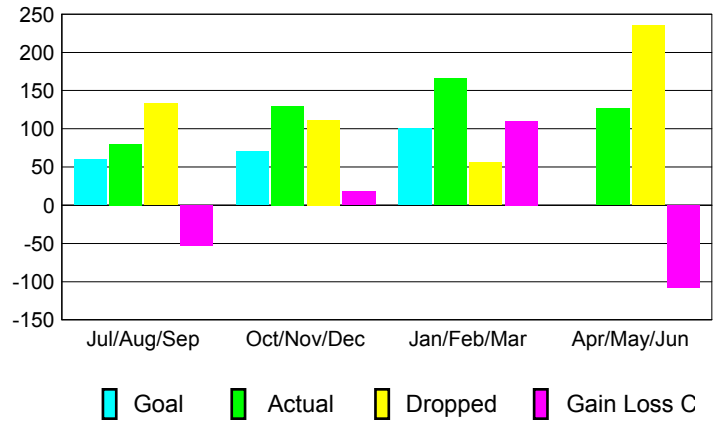

Club Results 2012-2013

Goal, New, Dropped, Gain/Loss

YTD Status Quo Clubs 2012-2013

Status Quo Clubs Compared to Status Quo Members

Club Gain/Loss 2012-2013

MEMBERSHIP

Month	Net Memb Goal	Actual New Memb	Actual Dropped Memb	Gain/Loss of Memb
2012-2013				
Jul/Aug/Sep	60	80	133	-53
Oct/Nov/Dec	70	130	112	18
Jan/Feb/Mar	100	166	56	110
Apr/May/June	0	127	235	-108
Totals	230	503	536	-33

Membership Results 2012-2013

Goal, New, Dropped, Gain/Loss

Gender Comparison 2012-2013

Membership Gain/Loss 2012-2013