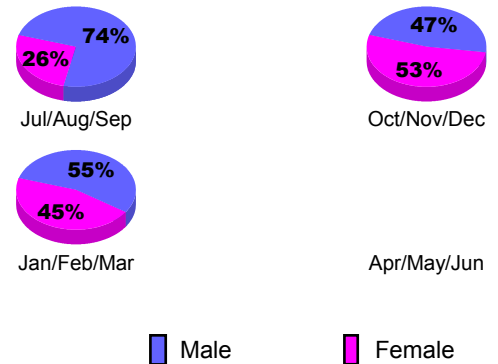

Club Results 2012-2013

Goal, New, Dropped, Gain/Loss

YTD Status Quo Clubs 2012-2013

Status Quo Clubs Compared to Status Quo Members

Club Gain/Loss 2012-2013

MEMBERSHIP

Month	Net Memb Goal	Actual New Memb	Actual Dropped Memb	Gain/Loss of Memb
2012-2013				
Jul/Aug/Sep	60	80	133	-53
Oct/Nov/Dec	70	130	112	18
Jan/Feb/Mar	100	166	56	110
Apr/May/June	0	127	235	-108
Totals	230	503	536	-33

Membership Results 2012-2013

Goal, New, Dropped, Gain/Loss

Gender Comparison 2012-2013

Membership Gain/Loss 2012-2013