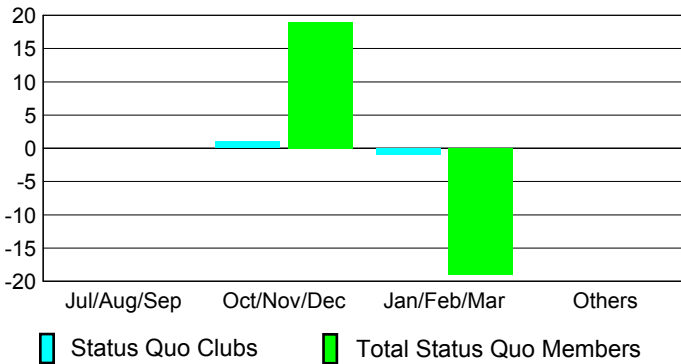

2012-2013 GMT Reports for District (or Undistricted) **District 322 B1**

GMT: **SANGEETA JATIA**

Location: **INDIA**

GMT CA: **6**

CLUBS

Month	New Club Goal	Actual New Clubs	Actual Dropped Clubs	Gain/Loss of Clubs
2012-2013				
Jul/Aug/Sep	3	1	0	1
Oct/Nov/Dec	2	2	2	0
Jan/Feb/Mar	3	2	-1	3
Apr/May/June	2	2	4	-2
Totals	10	7	5	2

Club Results 2012-2013

Goal, New, Dropped, Gain/Loss

YTD Status Quo Clubs 2012-2013

Status Quo Clubs Compared to Status Quo Members

Club Gain/Loss 2012-2013

MEMBERSHIP

Month	Net Memb Goal	Actual New Memb	Actual Dropped Memb	Gain/Loss of Memb
2012-2013				
Jul/Aug/Sep	60	80	133	-53
Oct/Nov/Dec	70	130	112	18
Jan/Feb/Mar	100	166	56	110
Apr/May/June	0	127	235	-108
Totals	230	503	536	-33